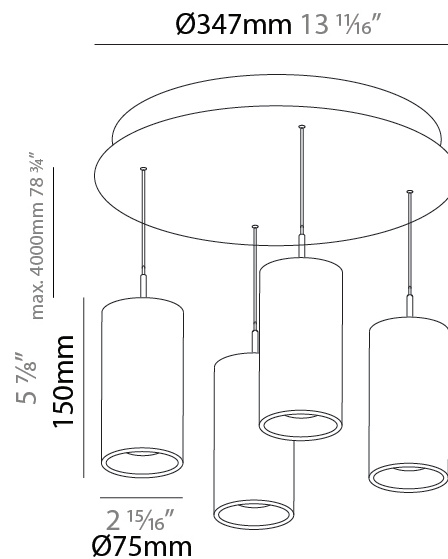

GENERAL

Series: G-Mini Round
Subseries: G-Mini Round Hangover
Brand: Prolight
Division: Architectural
Mounting Type: Suspension
Mounting Location: Ceiling
Subcategory: Spots

PHYSICAL

Shape: Cylinder
Diameter (mm): 75
Diameter (in): 2 ¹⁵/₁₆
Length (mm): 1200
Length (in): 47 ¹/₄
Height (mm): 150
Height (in): 5 ⁷/₈
Light Distribution: Direct
Diffuser: Shine Ring - NOR / OPL / YEL / ORA / RED / BLU / GRN
Fixture Finish: SSR / BKV / CWI / CRY / HAB / UFT / ITA / RUA / FTG / MYG / LOD / PUS / FRO / FUP / KIA / POP / BLS / SPG / MEY / GOH / GUM / CHC / COM / ABZ / JAG / OBR / MOS / ROR
Accent Finish: NOF / COP / MIR / SSS
Fixture Material: Extruded Aluminum / Steel
Cable Details: 2,000mm/78 3/4" / 4,000mm/157 1/2" - Cable, Black, Green, Orange, Red, White

ELECTRICAL

Lamp Type: LED (Zhaga Standard)
Input Wattage (W): 26
Total Output Wattage (W): 23.7
Dimming: Non-Dimmable
Driver Included: Yes
Driver Location: Integrated
Driver Type: Constant Current - Universal
Driver Class: Class 2
Input Voltage (V): 120 - 277

LED

Color Temperature (°K): 2700 / 3000 / 3500 / 4000
Max. Delivered Lumen (lm): 1557 / 1649 / 1740 / 1787
Nominal Lumen (lm): 1840 / 1949 / 2057 / 2112
CRI: >90 CRI
Lamp Life (hrs): 50000

OPTICAL

Beam Angle: 6 / 22 / 38

RATINGS AND CERTIFICATIONS

Certified By: Certified for North American Standards
IP rating: IP20