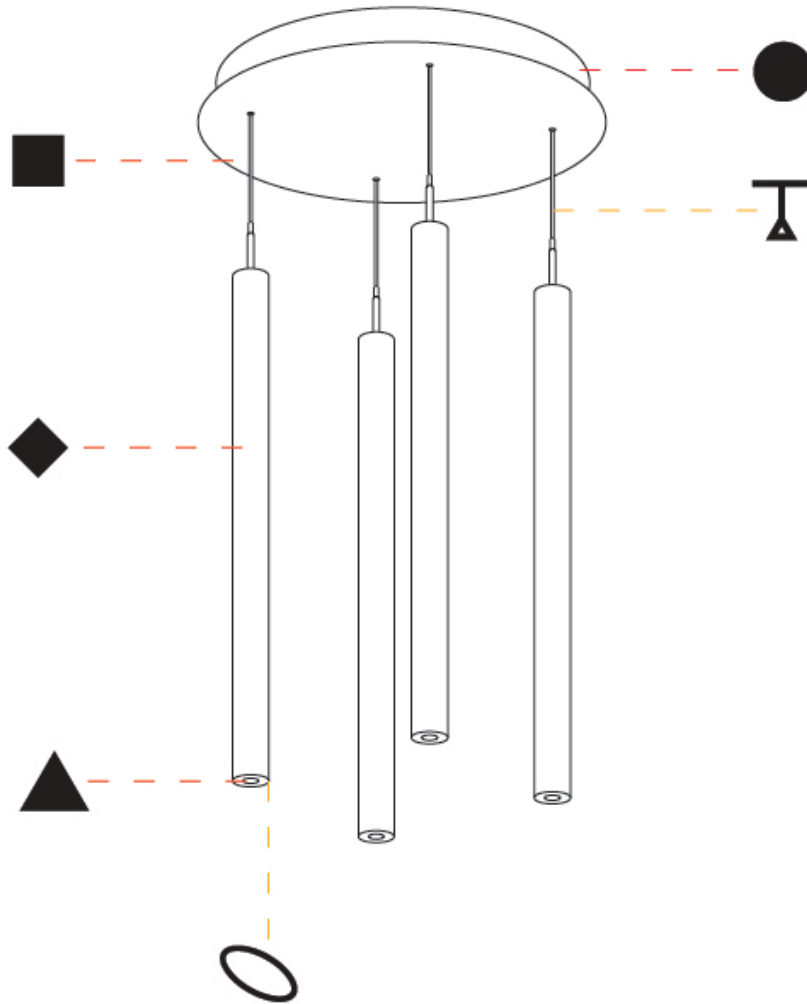

G-MINI ROUND HANGOVER SUSPENSION

A300631-

PROJECT

TYPE

SPECIFIER

QUANTITY

DATE